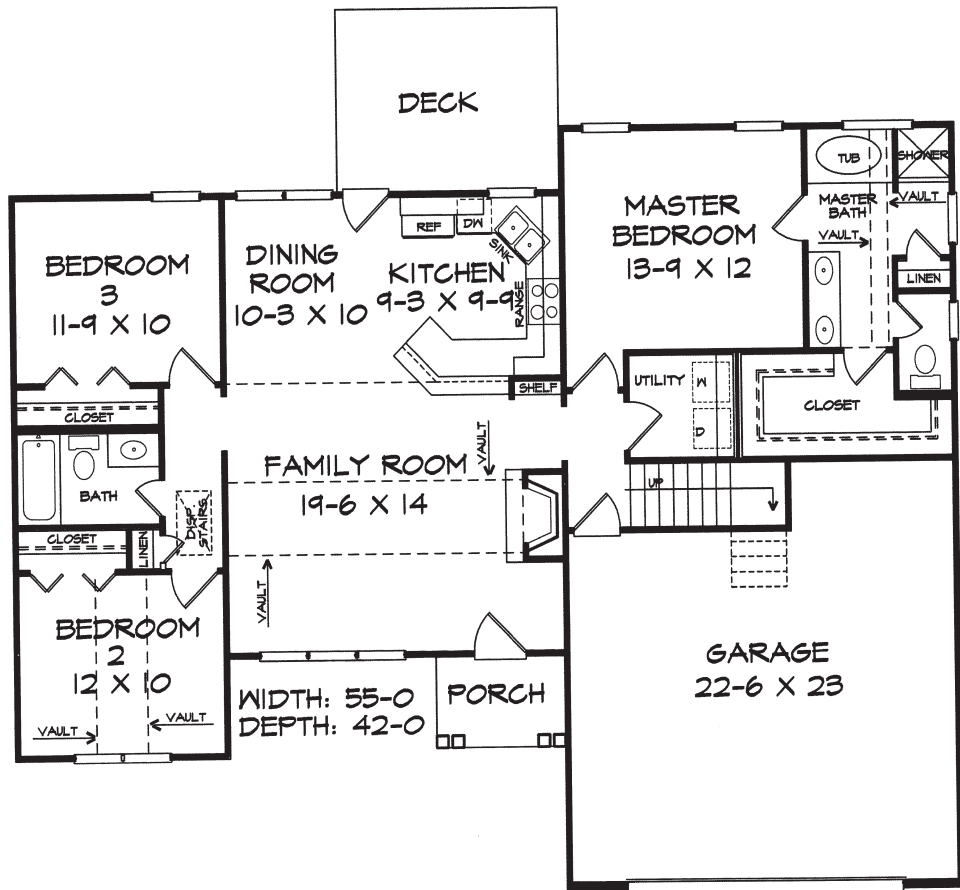

Redding 1322 Sq. Ft.

*Bonus Room adds 294 Sq. Ft.

DK DESIGNS, INC.

info@dkplans.com

(770) 460-9495

This plan is copyrighted by DK Designs, Inc. and cannot be copied or reproduced without written permission.