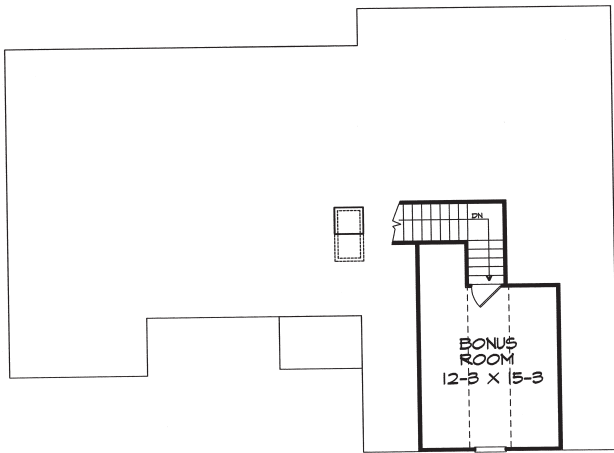

Redding 1322 Sq. Ft.

*Bonus Room adds 294 Sq. Ft.

DK DESIGNS, INC.

info@dkplans.com

(770) 460-9495

This plan is copyrighted by DK Designs, Inc. and cannot be copied or reproduced without written permission.